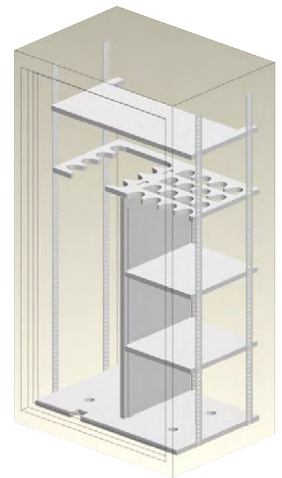

HP2

HP3

Specifications

	Model	External (mm)			Internal (mm)			Weight	Shelves
		Height	Width	Depth	Height	Width	Depth		
Digital Ross 1000	HP2-D	350	400	350	320	365	260	60	1
	HP3-D	500	400	350	475	365	260	80	2
Combination LaGard	HP2-C	350	400	350	320	365	260	60	1
	HP3-C	500	400	350	475	365	260	80	2
Key Ross 700	HP2-K	350	400	350	320	365	260	60	1
	HP3-K	500	400	350	475	365	260	80	2

HUNTER RIFLE

Features

- ♦ Recommended 1 hour fire rating
- ♦ Fully insulated body and door with fire resistant materials
- ♦ Total body thickness 60mm with 5mm steel plate
- ♦ 32mm interlocking bolts, re-locking device & anti-drill plate
- ♦ Expanding fire seal gives extra protection in case of fire attack
- ♦ Additional shelf above gun rack for other items
- ♦ 2 bolt down holes in base (HR15) 4 bolt down holes in base (HR24)
- ♦ Chrome plated spoke handle & stainless steel decorative plate
- ♦ Rifle capacity 15 (HR15) and 24 (HR24)
- ♦ Locking mechanisms available; Key, Combination, Digital.
- ♦ Resilient powder coated finish in black
- ♦ 5 year warranty on safe & 2 years on locks

HR15

HR24

Specifications

	Model	External (mm)			Internal (mm)			Weight	Shelves
		Height	Width	Depth	Height	Width	Depth		
Digital Ross 1000	HR15-D	1505	558	508	1425	475	300	318	1
	HR24-D	1505	798	568	1425	695	360	440	3
Combination LaGard	HR15-C	1505	558	508	1425	475	300	318	1
	HR24-C	1505	798	568	1425	695	360	440	3
Key Ross 700	HR15-K	1505	558	508	1425	475	300	318	1
	HR24-K	1505	798	568	1425	695	360	440	3