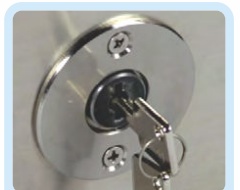

Key

Recommended cash rating
\$10,000 (Hunter Pistol)

1 hour fire
rating (Hunter Rifle)

Aus-made
Digital & Key Locks

Warranty, 5 yr on safe
construction 2 yr on locks

HUNTER PISTOL

Features

- ♦ Heavy duty pistol safe
- ♦ Recommended cash rating \$10,000 (unsupported)
- ♦ Total body thickness 10mm and door thickness 10mm
- ♦ 32mm interlocking bolts, re-locking device and anti-drill plate
- ♦ 3 way locking device
- ♦ 4 bolt down holes in the base and 4 in the back
- ♦ Locking mechanisms available; Key, Combination, Digital
- ♦ Resilient powder coated finish in black
- ♦ 5 years warranty on safe and 2 years on locks

HUNTER RIFLE

Features

- ♦ Recommended 1 hour fire rating
- ♦ Fully insulated body and door with fire resistant materials
- ♦ Total body thickness 60mm with 5mm steel plate
- ♦ 32mm interlocking bolts, re-locking device & anti-drill plate
- ♦ Expanding fire seal gives extra protection in case of fire attack
- ♦ Additional shelf above gun rack for other items
- ♦ 2 bolt down holes in base (HR15) 4 bolt down holes in base (HR24)
- ♦ Chrome plated spoke handle & stainless steel decorative plate
- ♦ Rifle capacity 15 (HR15) and 24 (HR24)
- ♦ Locking mechanisms available; Key, Combination, Digital.
- ♦ Resilient powder coated finish in black
- ♦ 5 year warranty on safe & 2 years on locks