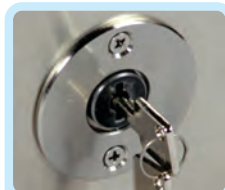

THE KEY SAFE

HIGH KEY SECURITY MANAGEMENT

Features

- Auto latching mechanism on all models and auto locking with a digital code lock offering superior protection
- 3 way locking mechanism (KS3, KS4, KS5, KS6, KS7 & KS8)
- Heavy duty construction with a 12mm steel plate door and body
- Relocking device to act against punching
- 4 mount holes in the base and 4 mount holes in the back
- Recessed door with hinged strap
- Additional hooks can be added
- Locking mechanisms available; Key, Combination, Digital
- Digital upgrade features available include; time delay, dual user, audit trail and bluetooth
- All models available in left hand hinging
- Resilient powder coated finish in grey
- 5 year warranty on safe & 2 year on locks

Dimensions

Model	External			Internal			Weight (kgs)	Racks	Hooks	Keys/ fobs
	Height	Width	Depth	Height	Width	Depth				
KS1	350	350	200	325	320	115	60	7	21	1 to 60
KS2	450	350	200	425	320	115	75	7	28	1 to 84
KS3	600	450	200	575	420	115	105	9	45	1 to 135
KS4	750	450	250	725	420	115	140	9	63	1 to 190
KS5	900	450	300	875	420	215	175	9	72	1 to 215
KS6	1050	600	350	1025	570	265	250	11	110	1 to 330
KS7	1200	750	400	1175	720	315	350	12	132	1 to 396
KS8	1700	850	550	1650	800	470	600	13	195	1 to 585

- Add 50mm projection for door furniture
- Based on 3 keys or fobs per hook
- Racks on inner door panel as pictured above not included but can be added as additional
- Racks and hooks not sold separately

Warranty, 5 yr on Safe Construction 2 yr on Locks

Aus-made Digital & Key Locks

Locking Devices

Key

Distributed by: