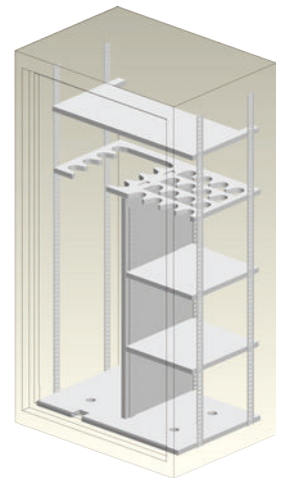

HP2

Specifications

	Model	External (mm)			Internal (mm)			Weight	Shelves
		Height	Width	Depth	Height	Width	Depth		
Digital Ross 1000	HP2-D	350	400	350	320	365	260	60	1
	HP3-D	500	400	350	475	365	260	80	2
Combination LaGard	HP2-C	350	400	350	320	365	260	60	1
	HP3-C	500	400	350	475	365	260	80	2
Key Ross 700	HP2-K	350	400	350	320	365	260	60	1
	HP3-K	500	400	350	475	365	260	80	2

HP3

HUNTER RIFLE

Features

- Recommended 1 hour fire rating
- Fully insulated body and door with fire resistant materials
- Total body thickness 60mm with 5mm steel plate
- 32mm interlocking bolts, re-locking device & anti-drill plate
- Expanding fire seal gives extra protection in case of fire attack
- Additional shelf above gun rack for other items
- 2 bolt down holes in base (HR15) 4 bolt down holes in base (HR24)
- Chrome plated spoke handle & stainless steel decorative plate
- Rifle capacity 15 (HR15) and 24 (HR24)
- Locking mechanisms available; Key, Combination, Digital.
- Resilient powder coated finish in black
- 5 year warranty on safe & 2 years on locks

HR15

HR24

Specifications

	Model	External (mm)			Internal (mm)			Weight	Shelves
		Height	Width	Depth	Height	Width	Depth		
Digital Ross 1000	HR15-D	1505	558	508	1425	475	300	318	1
	HR24-D	1505	798	568	1425	695	360	440	3
Combination LaGard	HR15-C	1505	558	508	1425	475	300	318	1
	HR24-C	1505	798	568	1425	695	360	440	3
Key Ross 700	HR15-K	1505	558	508	1425	475	300	318	1
	HR24-K	1505	798	568	1425	695	360	440	3