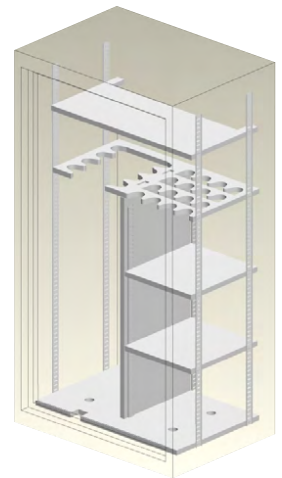

HR24

Specifications

	Model	External (mm)			Internal (mm)			Weight	Shelves
		Height	Width	Depth	Height	Width	Depth		
Digital Ross 1000	HR15-D	1505	558	508	1425	475	300	318	1
	HR24-D	1505	798	568	1425	695	360	440	3
Combination LaGard	HR15-C	1505	558	508	1425	475	300	318	1
	HR24-C	1505	798	568	1425	695	360	440	3
Key Ross 700	HR15-K	1505	558	508	1425	475	300	318	1
	HR24-K	1505	798	568	1425	695	360	440	3

Distributed by: