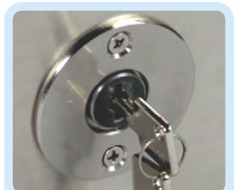

## Locking Devices

Digital

Combination

Key

Recommended cash rating  
\$10,000 (Hunter Pistol)

1 hour fire  
rating (Hunter Rifle)

Aus-made  
Digital & Key Locks

Warranty, 5 yr on safe  
construction 2 yr on locks