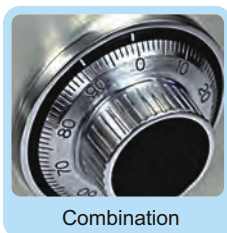

Dimensions

	Model	External (mm)			Internal (mm)			Weight	Shelves
		Height	Width	Depth	Height	Width	Depth		
Digital (Main Door)	NG-1D	610	480	415	200	340	340	140	Nil
	NG-2D	1000	600	600	670	460	440	340	Nil
Combination (Main Door)	NG-1C	610	480	415	200	340	340	140	Nil
	NG-2C	1000	550	550	670	460	440	340	Nil
Key (Main Door)	NG-1K	610	480	415	200	340	340	140	Nil
	NG-2K	1000	550	550	670	460	440	340	Nil

Locking Devices

Digital

Combination

Key

Digital Upgrades

Distributed by: