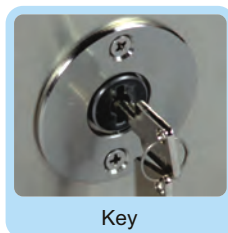

THE NIGHT GUARD

HEAVY DUTY DEPOSIT DRAWER SAFE

Features

- ♦ Recommended cash rating \$30,000 (unsupported)
- ♦ Total body thickness 60mm and door thickness 30mm
- ♦ 32mm interlocking bolts, re-locking device and anti-drill plate
- ♦ 2 bolt down holes in the base
- ♦ Deposit drawer fitted with key lock
- ♦ Locking mechanisms available; Key, Combination, Digital
- ♦ Digital upgrade features available include; time delay, dual user, audit trail and bluetooth
- ♦ Resilient powder coated finish in black
- ♦ 5 year warranty on safe and 2 years on locks

Dimensions

	Model	External (mm)			Internal (mm)			Weight	Shelves
		Height	Width	Depth	Height	Width	Depth		
Digital (Main Door)	NG-1D	610	480	415	200	340	340	140	Nil
	NG-2D	1000	600	600	670	460	440	340	Nil
Combination (Main Door)	NG-1C	610	480	415	200	340	340	140	Nil
	NG-2C	1000	550	550	670	460	440	340	Nil
Key (Main Door)	NG-1K	610	480	415	200	340	340	140	Nil
	NG-2K	1000	550	550	670	460	440	340	Nil

Locking Devices

Digital

Combination

Key

Digital Upgrades

Distributed by: